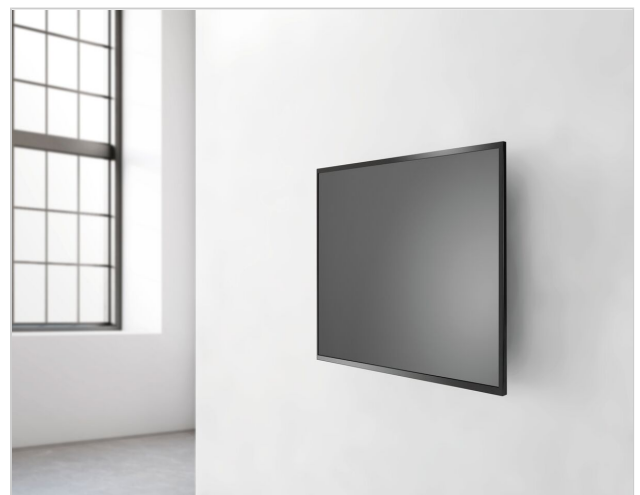

## PHW 100 S Fixed TV Wall Mount

Article number (SKU)  
Colour

6301100  
Black

### Key Benefits

- Lock your TV securely in place
- Mount your TV only 2,7 cm from the wall
- Strong and Simple: solid, secure solutions to mount your TV

Enjoy your TV mounted flat to the wall. The FLAT SMALL wall mount from Physix is suitable for TV's from 19" to 43" weighing up to 20 kg.

This universal support is suitable for most TV brands. It comes with easy mounting instructions, as well as all the screws and wall plugs you might need. The Lock Release feature clicks your TV to the wall, and ensures a secure & safe connection between the TV and the wall mount.