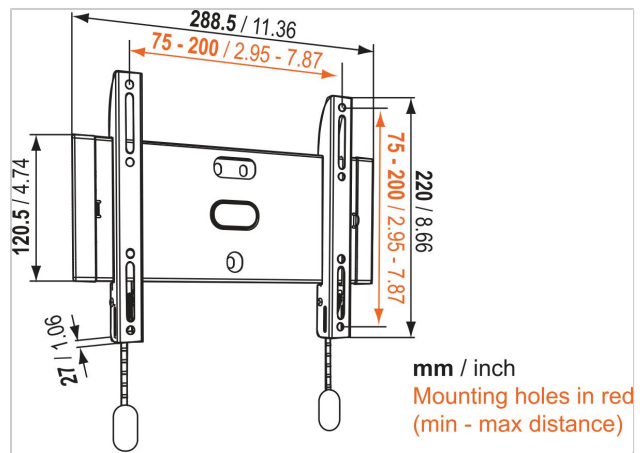

PHW 100 S Fixed TV Wall Mount

Article number (SKU)
Colour

6301100
Black

Key Benefits

- Lock your TV securely in place
- Mount your TV only 2,7 cm from the wall
- Strong and Simple: solid, secure solutions to mount your TV

Enjoy your TV mounted flat to the wall. The FLAT SMALL wall mount from Physix is suitable for TV's from 19" to 43" weighing up to 20 kg.

This universal support is suitable for most TV brands. It comes with easy mounting instructions, as well as all the screws and wall plugs you might need. The Lock Release feature clicks your TV to the wall, and ensures a secure & safe connection between the TV and the wall mount.