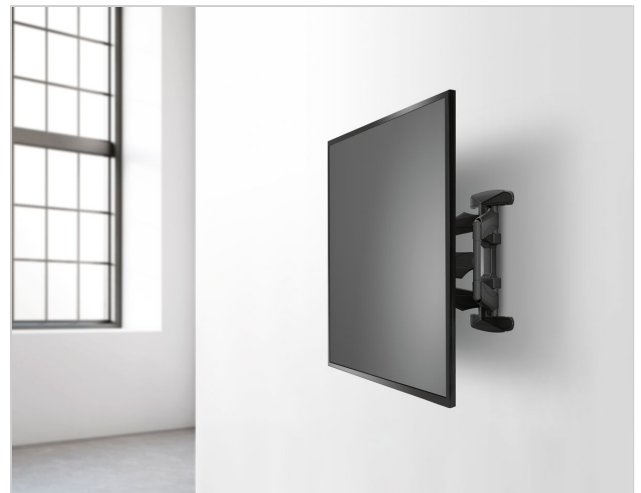

# PHW 400 S Full-Motion TV Wall Mount

Article number (SKU) 6301400  
 Colour Black

## Key Benefits

- Smoothly turn your TV up to 180°
- Strong and Simple: solid, secure solutions to mount your TV

Enjoy your TV mounted flat to the wall. The TURN & TILT SMALL wall mount from Physix is suitable for TV's from 19" to 43" weighing up to 20 kg.

This universal support is suitable for almost all TV brands. It comes with easy mounting instructions, as well as all the screws and wall plugs you might need. The Turn functionality let's you turn the screen left or right up to 90 degrees (depending on TV size) or tilt it 15 degrees, to ensure the perfect viewing angle from anywhere you want to watch.