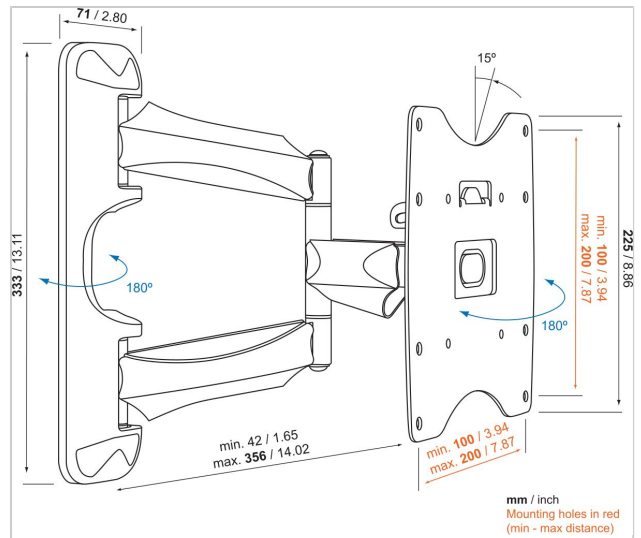

# PHW 400 S Full-Motion TV Wall Mount

Article number (SKU) 6301400  
 Colour Black

## Key Benefits

- Smoothly turn your TV up to 180°
- Strong and Simple: solid, secure solutions to mount your TV

Enjoy your TV mounted flat to the wall. The TURN & TILT SMALL wall mount from Physix is suitable for TV's from 19" to 43" weighing up to 20 kg.

This universal support is suitable for almost all TV brands. It comes with easy mounting instructions, as well as all the screws and wall plugs you might need. The Turn functionality let's you turn the screen left or right up to 90 degrees (depending on TV size) or tilt it 15 degrees, to ensure the perfect viewing angle from anywhere you want to watch.

## Specifications

Product type number	PHW 400 S
Article number (SKU)	6301400
Colour	Black
EAN single box	8712285320781
Product size	S
TÜV certified	Yes
Tilt	Tilt up to 15°
Turn	Full motion (up to 180°)
Guarantee	Lifetime
Min. screen size (inch)	19
Max. screen size (inch)	43
Max. weight load (kg)	20
Min. hole pattern	100mm x 100mm
Max. hole pattern	200mm x 200mm
Max. bolt size	M8
Max. height of interface (mm)	225
Max. width of interface (mm)	236
Max. distance to the wall (mm)	356
Min. distance to the wall (mm)	42
Universal or fixed hole pattern	Universal