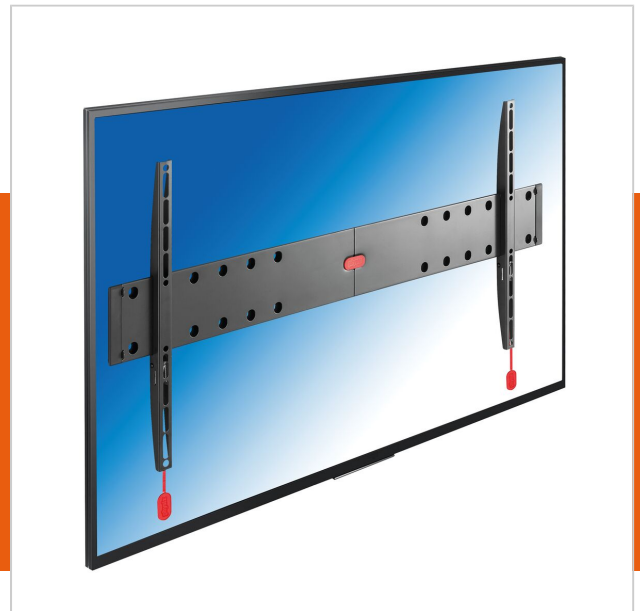

# PHW 100 L Fixed TV Wall Mount

Article number (SKU) 6303100  
Colour Black

## Key Benefits

- Lock your TV securely in place
- Mount your TV only 2,7 cm from the wall
- Strong and Simple: solid, secure solutions to mount your TV

Enjoy your TV mounted flat to the wall, and free up space. The FLAT LARGE wall mount from Physix is suitable for TV's from 40" to 80" weighing up to 70kg.

This universal support is suitable for most TV brands. It comes with easy mounting instructions, as well as all the screws and wall plugs you might need. The Lock Release feature clicks your TV to the wall, and ensures a secure & safe connection between the TV and the wall mount.