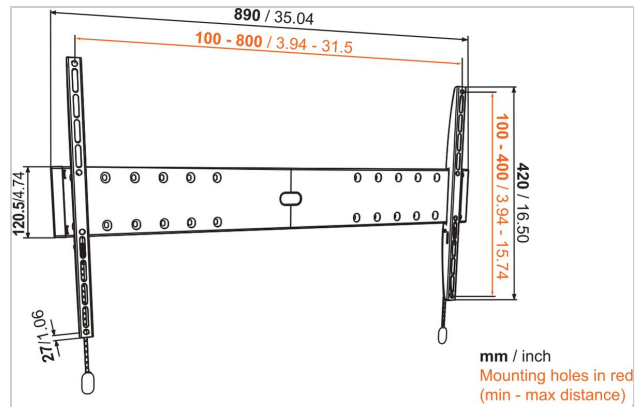

PHW 100 L Fixed TV Wall Mount

Article number (SKU) 6303100
Colour Black

Key Benefits

- Lock your TV securely in place
- Mount your TV only 2,7 cm from the wall
- Strong and Simple: solid, secure solutions to mount your TV

Enjoy your TV mounted flat to the wall, and free up space. The FLAT LARGE wall mount from Physix is suitable for TV's from 40" to 80" weighing up to 70kg.

This universal support is suitable for most TV brands. It comes with easy mounting instructions, as well as all the screws and wall plugs you might need. The Lock Release feature clicks your TV to the wall, and ensures a secure & safe connection between the TV and the wall mount.